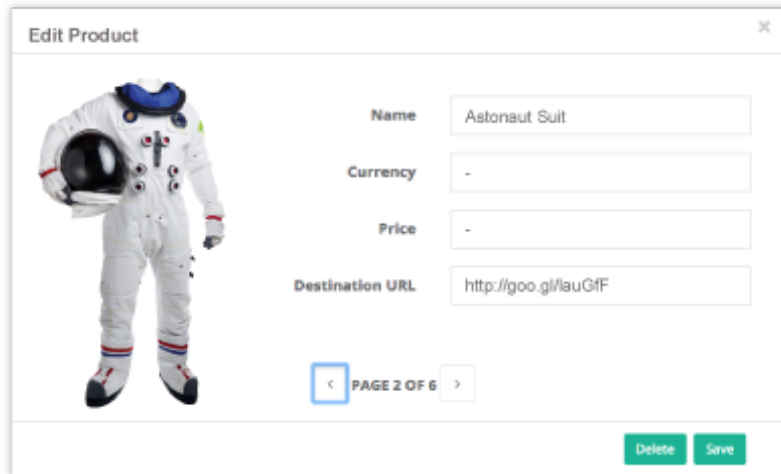

Creating a personalized and immersive exhibition experience

Managing Multiple Apps from A Central Location

Reskin Apps for Different Exhibitions

Magic Mirror web-based control panel is designed with an intuitive user interface to ease users in uploading graphical assets such as product images, logos, etc. and to configure the app settings based on different exhibitions requirements.

The screenshot shows a calendar for "NOV 2016". The days of the week are Sun, Mon, Tue, Wed, Thu, Fri, Sat. The calendar is populated with exhibition titles in colored boxes: "Future World : Where Art Meets Science" (green) on Tue 1-3; "Sunken cities: Egypt's lost worlds" (blue) on Thu 3-5; "Maria Merian's Butterflies" (green) on Sat 6-7; "Journey To Infinity: Escher's World Of Wonder" (green) on Sun 8-11; "South Africa: the art of a nation" (green) on Tue 13-18; "ArtScience on Screen" (green) on Thu 20-21; "Planetarium shows : The Sky Tonight" (blue) on Fri 24-26; and "Colour and Vision: Through the Eyes of Nature" (green) on Sun 27-30.

Schedule Apps for Different Exhibitions

Pre-plan your exhibitions through Magic Mirror control panel which gives you the ability to schedule and run the exhibitions on the pre-defined time, optimizing the use of Magic Mirror for different exhibitions in your museum.