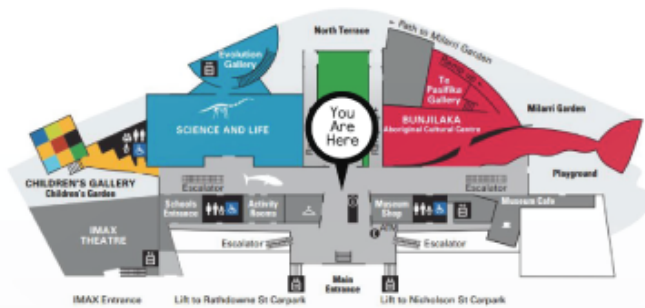

Deep Sea Adventure

Changing the way of learning by immersing yourself into the virtual reality world.

Dive into the Deep

Magic Mirror takes visitors to the deepest and darkest part of the ocean, gets them 'suit up' into the diving suit, creating an immersive experience to explore a world of deep sea creatures.

Virtual Concierge and Marketing Kiosk

A great addition to the museum for enhancing visitor experience, providing a greater amount of information even when museum staff is not present.

Wayfinder

Comment Box

Exhibits Advertising

GROUND LEVEL

WHAT ARE YOU LOOKING FOR?

Search by

NAME

CATEGORY

A-Z

Wayfinder Kiosk

A self-service kiosk to provide concierge service to the museum visitors.

Find Your Way to the Exhibits

Several search criteria – browse by category, A – Z, and search by name – are available to ease shoppers in finding their desired exhibit together with the directional information to help them find the exhibit.