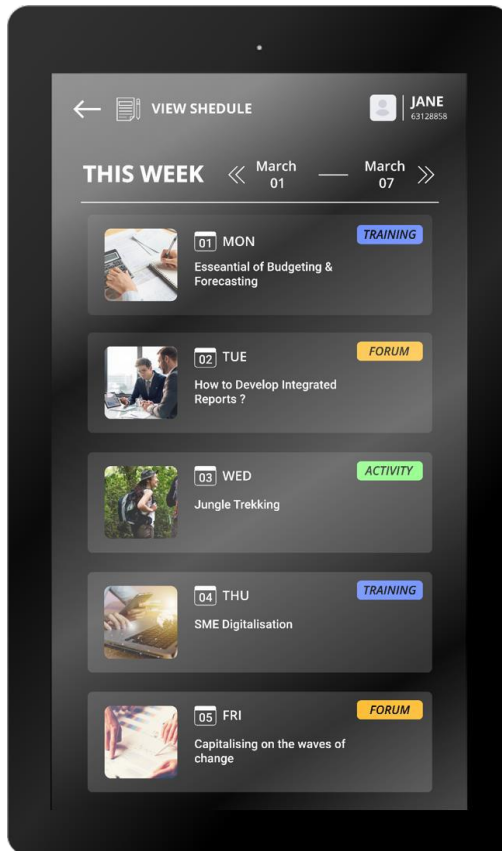

1. Locate

"Where's my next meeting?"

2. Search

"Where should we have lunch today?"

3. Welcome Guests

"Where will my interview be held at?"

View Personal Schedule

Hi Jane,

Here is your schedule for 

Screenshot: Lighten up a person's day with a simple "Good morning"...c

Directions Depending On Your Meetings

At a simple [tap of your ID card](#), staff members can have a quick look of their personal schedule for the day / week.

Key Features

- ✓ Daily & Weekly Schedule
- ✓ Time Estimation
- ✓ Plan Your Journey

Screenshot: My daily schedule

Sign Up For Workshop

Screenshot: "What activities are there this week?"

While taking a break at the office lounge, staff members can quickly browse through upcoming events, encouraging them to [participate in learning & fitness activities](#).

- 24" touch display
- 4K HD webcam
- NFC Card Reader
- Quad core CPU
- HD Graphics card
- Windows Operating System

Notable Features

- Floor Plan Mapping
- Mapping based on individual starting point
- Digital signage player
- Branding and graphics customization capability
- Data input via touchscreen
- User data harvesting
- Demographic recognition
- Mirror usage tracker