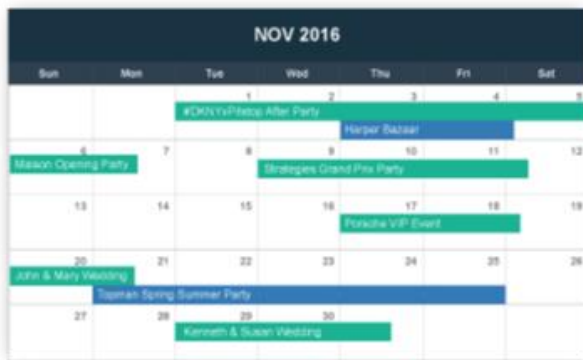

Screenshot: Lighten up a person's day with a simple "Good morning"... c

Directions Depending On Your Meetings

At a simple [tap of your ID card](#), staff members can have a quick look of their personal schedule for the day / week.

Key Features

- ✓ Daily & Weekly Schedule
- ✓ Time Estimation
- ✓ Plan Your Journey

Screenshot: My daily schedule

Sign Up For Workshop

Screenshot: "What activities are there this week?"

While taking a break at the office lounge, staff members can quickly browse through upcoming events, encouraging them to [participate in learning & fitness activities](#).

Encourage team bonding

- Sign Up for Public Courses
- Build Personal Fitness
- Join Teambuilding Activities

Host A Meeting

Streamline Your Booking System

Managers can book in meeting slots on digital kiosk. Meeting invites are sent out automatically to all attendees.

Book Easily With 3 Simple Steps:

1 Enter Date & No. of Pax

2 Select Available Slots

3 Scan ID as Confirmation

Magic Mirror

Find out more on our packages

Wayfinding Package

Hardware