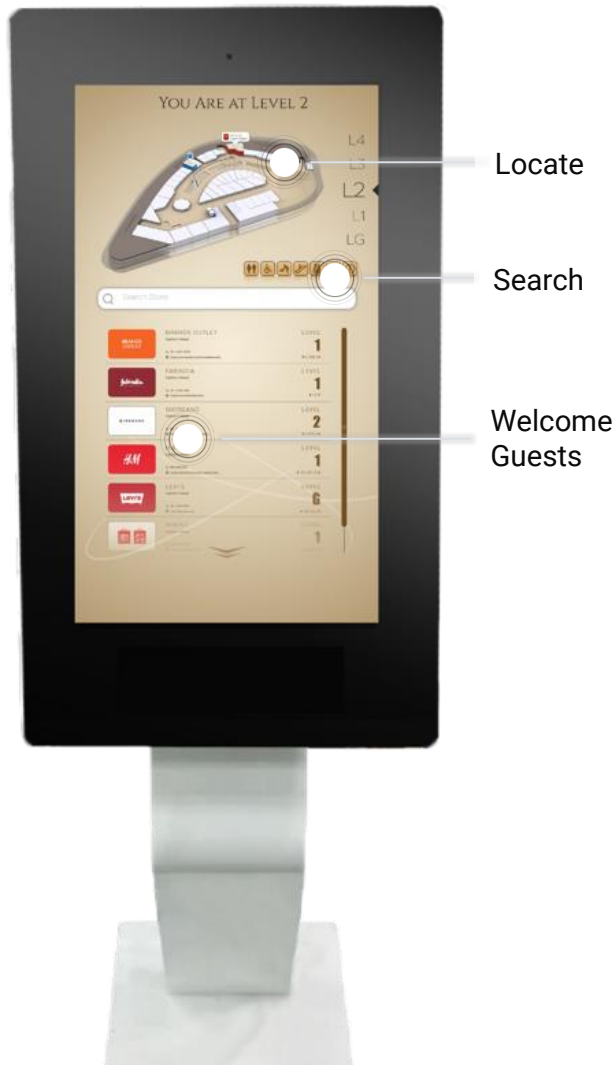

Wayfinding Kiosk

For Office Buildings

©2019 Magic Mirror is a trademark application of Magic Mirror in various jurisdictions. We reserve the right to introduce modifications without notice. All other company names and products are trademarks of their respective companies..

Magic Mirror

A More Friendly Working Environment

Wayfinding Solution

Wayfinding kiosk is a staple in any building compound to guide users. It answers the common daily questions that come across most people's minds at the office.

Screenshot: Lighten up a person's day with a simple "Good morning"... c

Directions Depending On Your Meetings

At a simple [tap of your ID card](#), staff members can have a quick look of their personal schedule for the day / week.

- 24" touch display
- 4K HD webcam
- NFC Card Reader
- Quad core CPU
- HD Graphics card
- Windows Operating System

Notable Features

- Floor Plan Mapping
- Mapping based on individual starting point
- Digital signage player
- Branding and graphics customization capability
- Data input via touchscreen
- User data harvesting
- Demographic recognition
- Mirror usage tracker