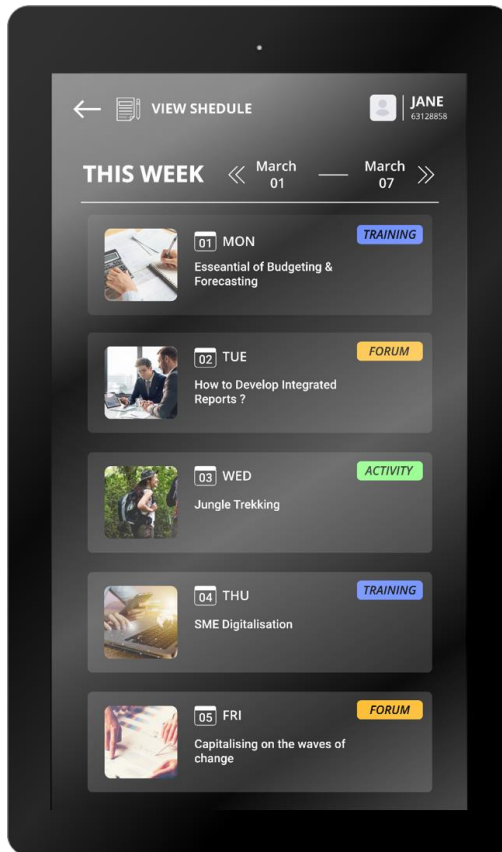

1. Locate

"Where's my next meeting?"

2. Search

"Where should we have lunch today?"

3. Welcome Guests

"Where will my interview be held at?"

View Personal Schedule

*Hi Jane,
Here is your schedule for*

Screenshot: Lighten up a person's day with a simple "Good morning"... c

Directions Depending On Your Meetings

At a simple [tap of your ID card](#), staff members can have a quick look of their personal schedule for the day / week.

Key Features

- ✓ Daily & Weekly Schedule
- ✓ Time Estimation
- ✓ Plan Your Journey

Screenshot: My daily schedule

Sign Up For Workshop

Screenshot: "What activities are there this week?"

While taking a break at the office lounge, staff members can quickly browse through upcoming events, encouraging them to [participate in learning & fitness activities](#).

- 24" touch display
- 4K HD webcam
- NFC Card Reader
- Quad core CPU
- HD Graphics card
- Windows Operating System

Notable Features

- Floor Plan Mapping
- Mapping based on individual starting point
- Digital signage player
- Branding and graphics customization capability
- Data input via touchscreen
- User data harvesting
- Demographic recognition
- Mirror usage tracker