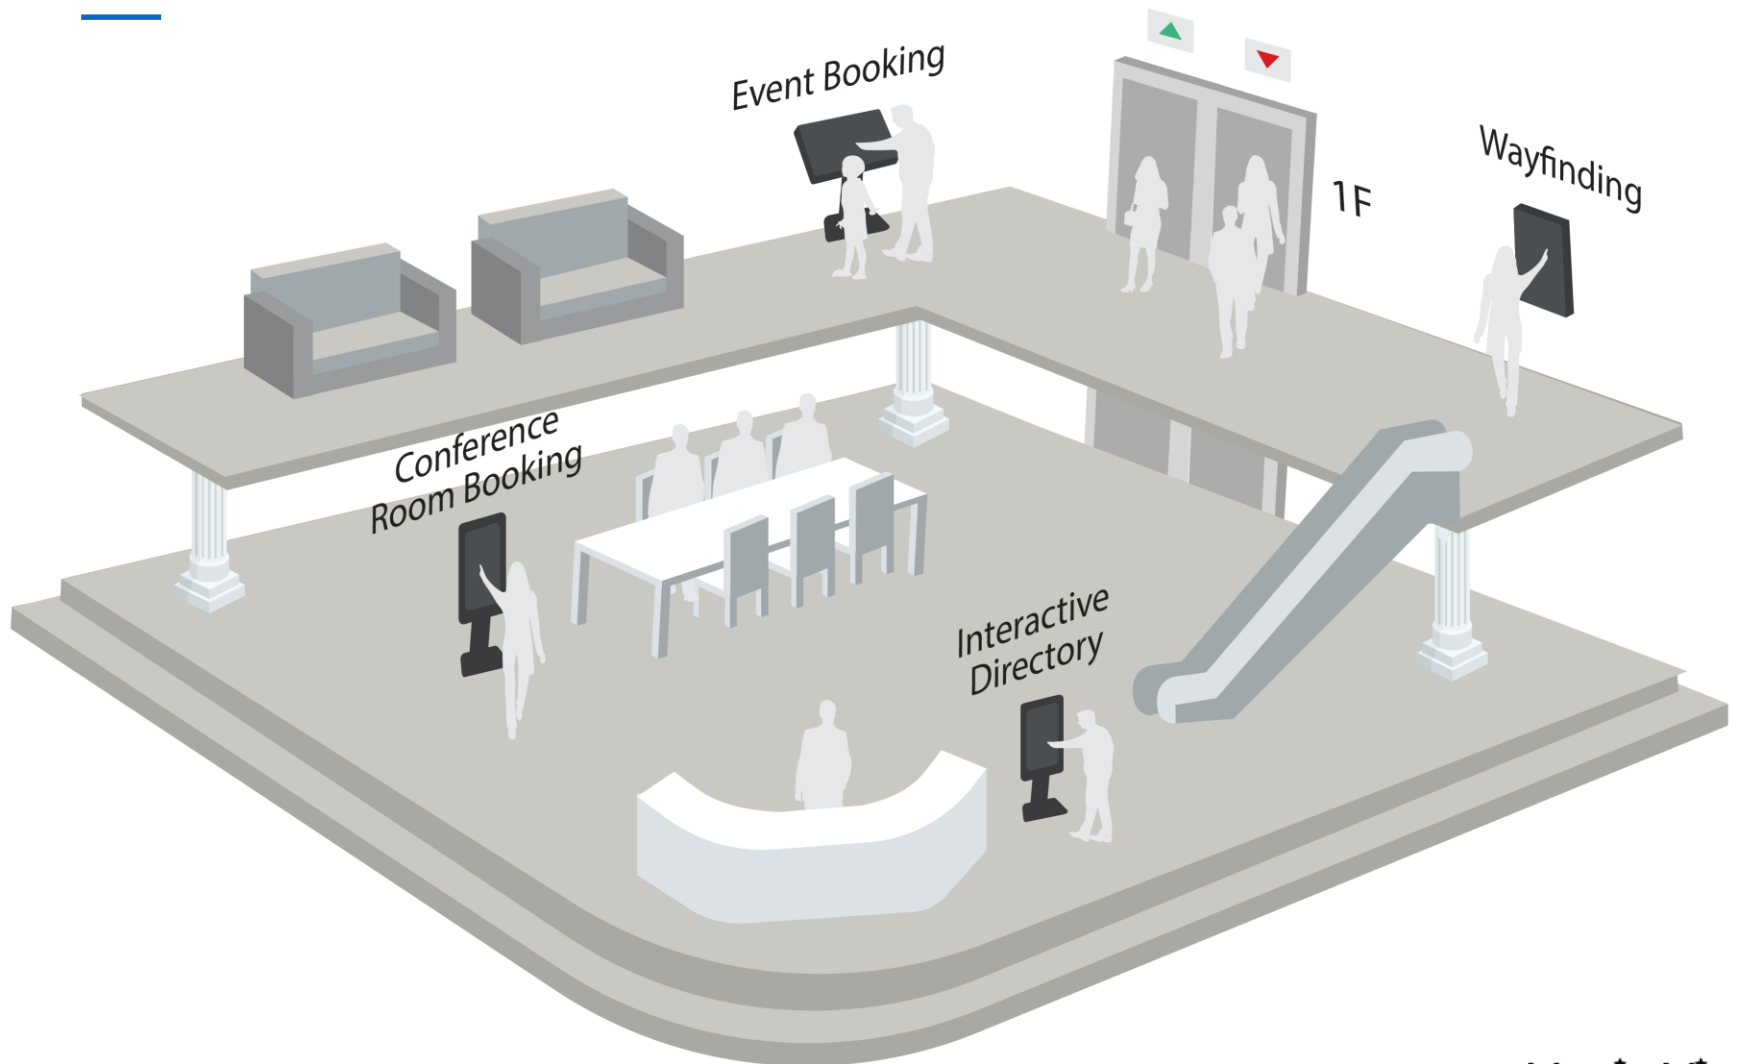

Wayfinding Kiosk

For Office Buildings

©2002 - 2026 Magic Mirror is a trademark application of Magic Mirror in various jurisdictions. We reserve the right to introduce modifications without notice. All other company names and products are trademarks of their respective companies..

Magic Mirror

A More Friendly Working Environment

Wayfinding Solution

Wayfinding kiosk is a staple in any building compound to guide users. It answers the common daily questions that come across most people's minds at the office.

Encourage team bonding

- Sign Up for Public Courses
- Build Personal Fitness
- Join Teambuilding Activities

Host A Meeting

Streamline Your Booking System

Managers can book in meeting slots on digital kiosk. Meeting invites are sent out automatically to all attendees.

Book Easily With 3 Simple Steps:

1 Enter Date & No. of Pax

2 Select Available Slots

3 Scan ID as Confirmation

Magic Mirror

Find out more on our packages

Wayfinding Package

Hardware