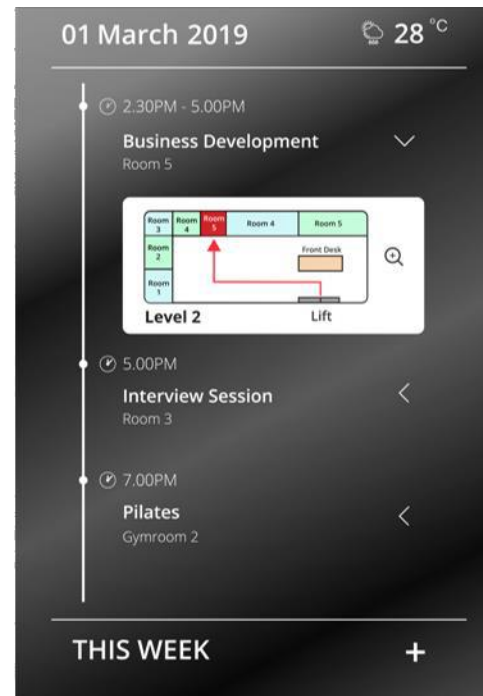

Here is your schedule for 

Screenshot: Lighten up a person's day with a simple "Good morning"...c

Directions Depending On Your Meetings

At a simple [tap of your ID card](#), staff members can have a quick look of their personal schedule for the day / week.

Key Features

- ✓ Daily & Weekly Schedule
- ✓ Time Estimation
- ✓ Plan Your Journey

Screenshot: My daily schedule

Sign Up For Workshop

Screenshot: "What activities are there this week?"

While taking a break at the office lounge, staff members can quickly browse through upcoming events, encouraging them to [participate in learning & fitness activities](#).

- 24" touch display
- 4K HD webcam
- NFC Card Reader
- Quad core CPU
- HD Graphics card
- Windows Operating System

Notable Features

- Floor Plan Mapping
- Mapping based on individual starting point
- Digital signage player
- Branding and graphics customization capability
- Data input via touchscreen
- User data harvesting
- Demographic recognition
- Mirror usage tracker