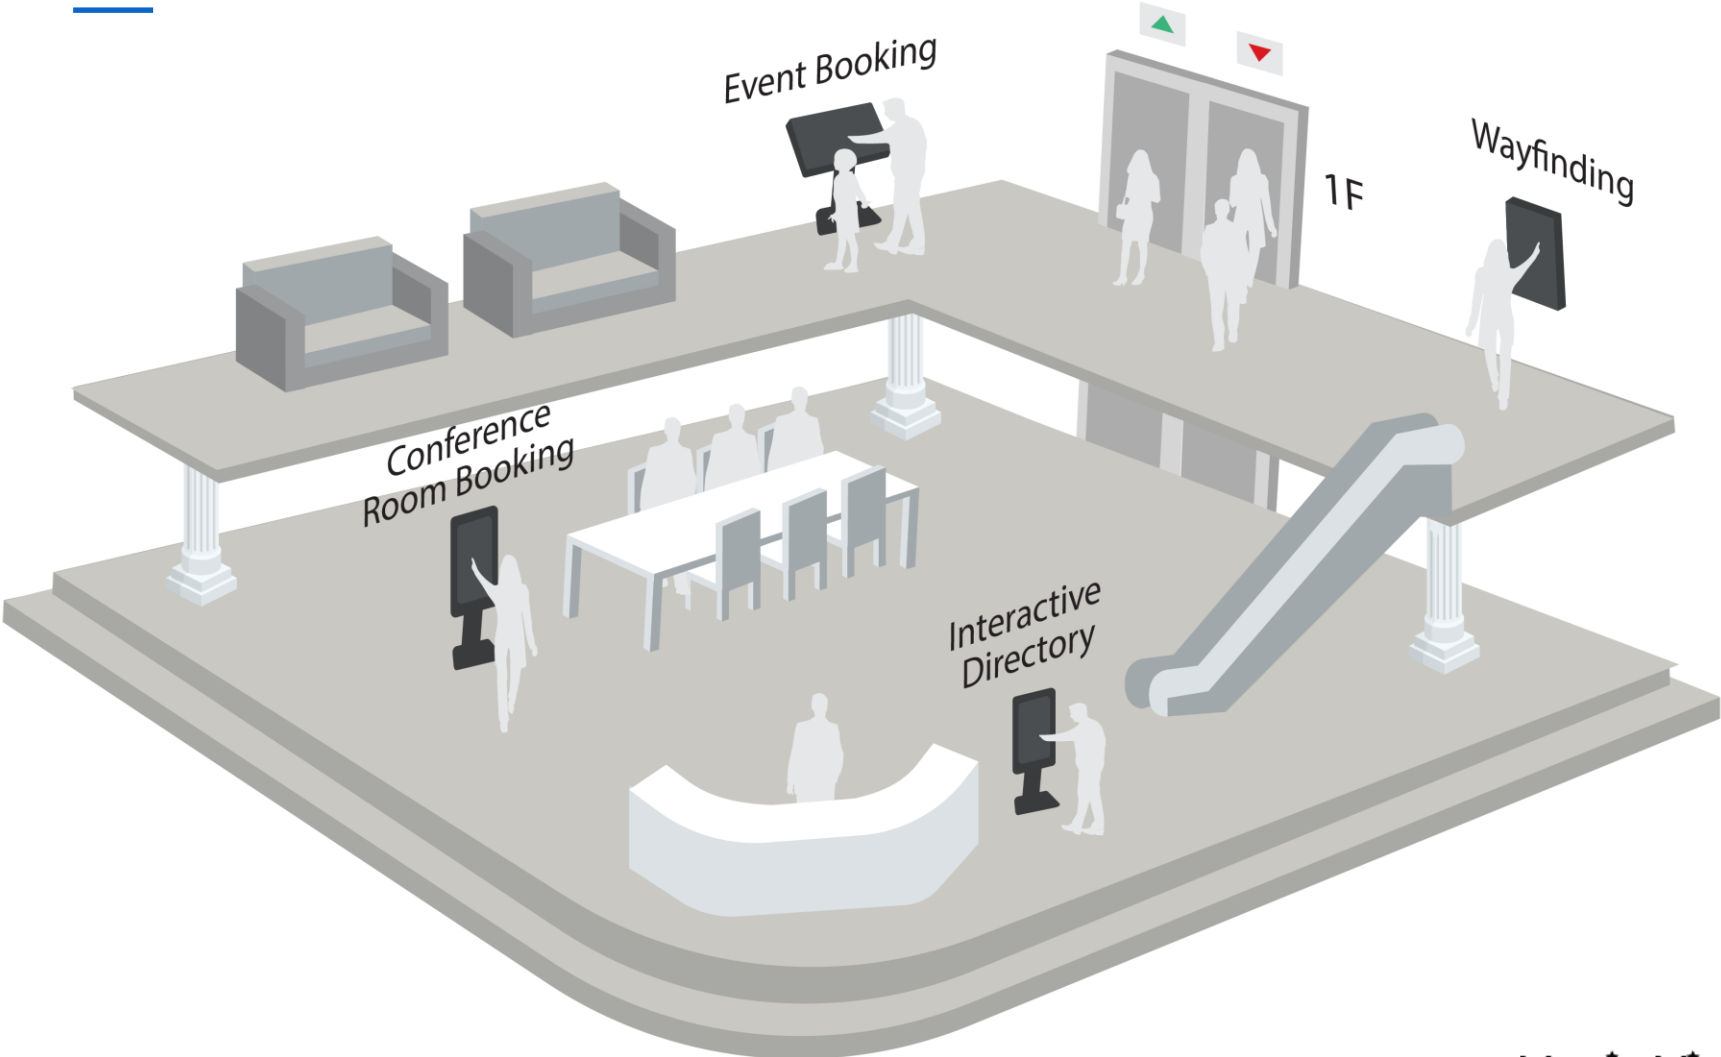

Wayfinding Kiosk

For Office Buildings

©2019 Magic Mirror is a trademark application of Magic Mirror in various jurisdictions. We reserve the right to introduce modifications without notice. All other company names and products are trademarks of their respective companies..

Magic Mirror

A More Friendly Working Environment

Wayfinding Solution

Wayfinding kiosk is a staple in any building compound to guide users. It answers the common daily questions that come across most people's minds at the office.

Book Easily With 3 Simple Steps:

1 Enter Date & No. of Pax

2 Select Available Slots

3 Scan ID as Confirmation

Magic Mirror

Find out more on our packages

Wayfinding Package

Hardware

- 24" touch display
- 4K HD webcam
- NFC Card Reader
- Quad core CPU
- HD Graphics card
- Windows Operating System

Notable Features

- Floor Plan Mapping
- Mapping based on individual starting point
- Digital signage player
- Branding and graphics customization capability
- Data input via touchscreen
- User data harvesting
- Demographic recognition
- Mirror usage tracker