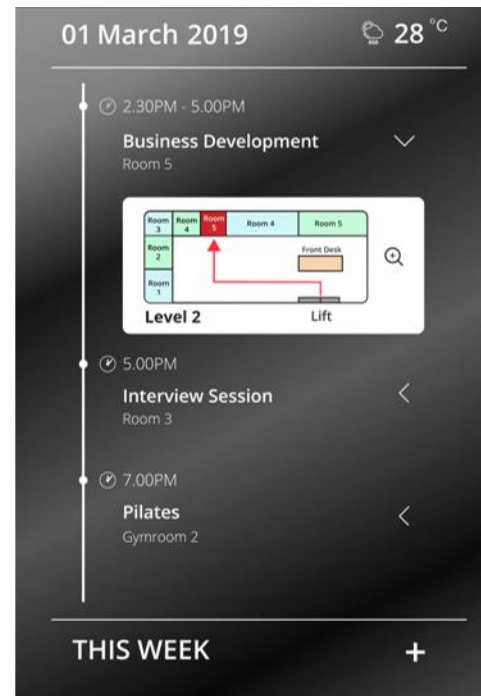

View Personal Schedule

*Hi Jane,
Here is your schedule for*

Screenshot: Lighten up a person's day with a simple "Good morning"... c

Directions Depending On Your Meetings

At a simple [tap of your ID card](#), staff members can have a quick look of their personal schedule for the day / week.

Key Features

- ✓ Daily & Weekly Schedule
- ✓ Time Estimation
- ✓ Plan Your Journey

Screenshot: My daily schedule