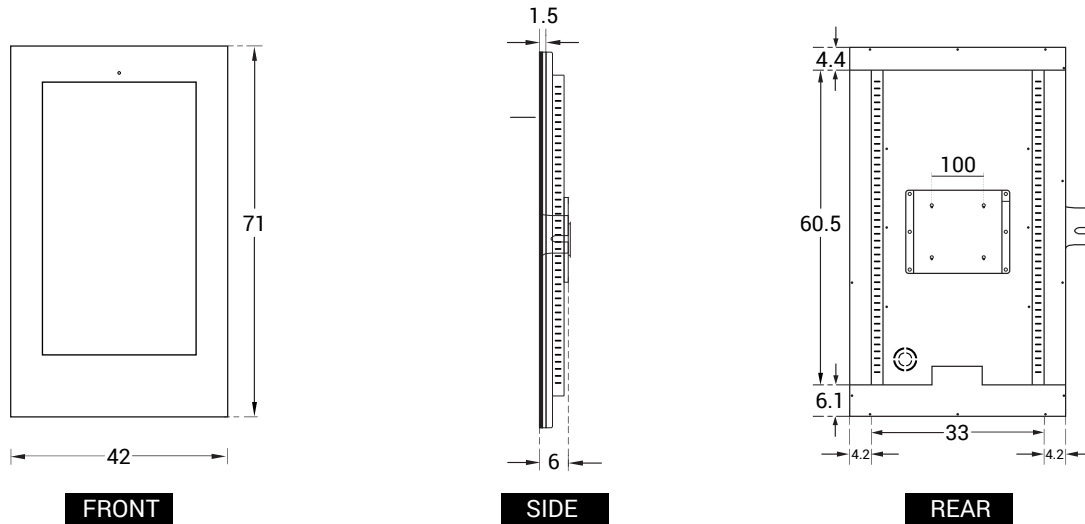

Magic Mirror 24™

Dimension (LxWxH)

42cm x 8cm x 71cm
(16.4" x 3.1" x 28")

Computer Specifications

Processor	Intel Core i3
System Memory	4GB DDR3
Graphics	Intel HD Graphics
System Storage	128GB Solid State Drive
Display Size	24" Touch Screen
Aspect Ratio	16:9
Touch Technology	3ms Capacitance Touch
Display Technology	HD Flat Panel LED
Native (Optimal) Resolution	1080 x 1920 px
Operating Temperature	0°C to 40°C (32°F to 104°F)
Connectivity	Wi-Fi / Ethernet or Cellular
MTTF	50,000 Hours
Operating System	Windows 10 Professional

Device Specifications

Weight	14kg (31 lbs.)
Dims (LxWxH)	42cm x 6cm x 71cm (16.4" x 3.1" x 28")
Voltage Input Range	100 - 240 V
Watts @110VAC	31.8W
Brightness	350 cd/m2
Glass Type	5mm Safety Glass with Mirror Finishing
Mounting Type	Vesa 100

Built-in Sensors

Proximity Sensor	8MP Webcam Scanner
Card Reader	NFC Contactless Smart Card Reader

Delivery Specifications

Ships In/On	Wooden Frame
Weight	20.5kg (45 lbs.)
Dims (LxWxH)	86cm x 57cm x 40cm (34" x 25" x 22")